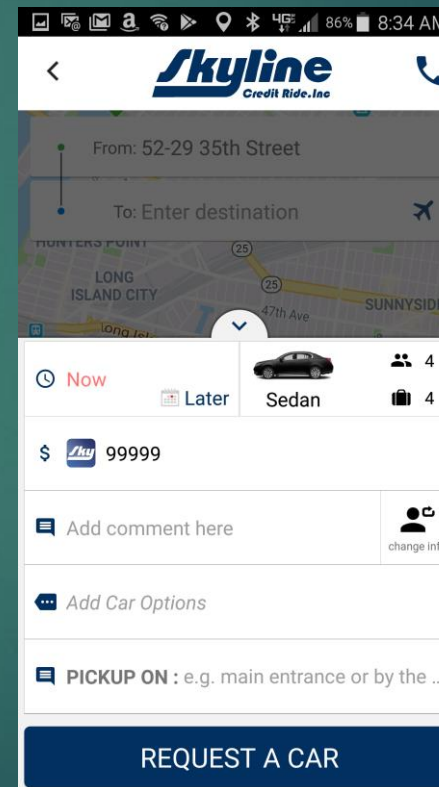

You are now all set up. Here are a few key features.
Thank you for choosing Skyline

Pick Up Location Screen.

Request a vehicle immediately
or set up a reservation for a
later date

Future Reservation

Additional job comments