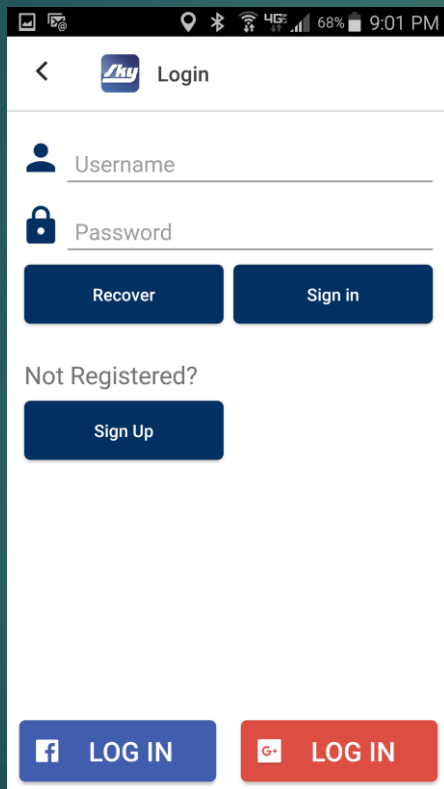

Skyline Android Tutorial

To begin, click on the icon

Select Profile

If you already have a Password
Click on the Login and enter your
Username and Password. For new
customers simply choose the Sign
Up tab

IF you already have a user name
and password then select the Skip
option

Enter your Username and Password. Then finalize by selecting the Sign In icon

If done correctly your username will be displayed here.