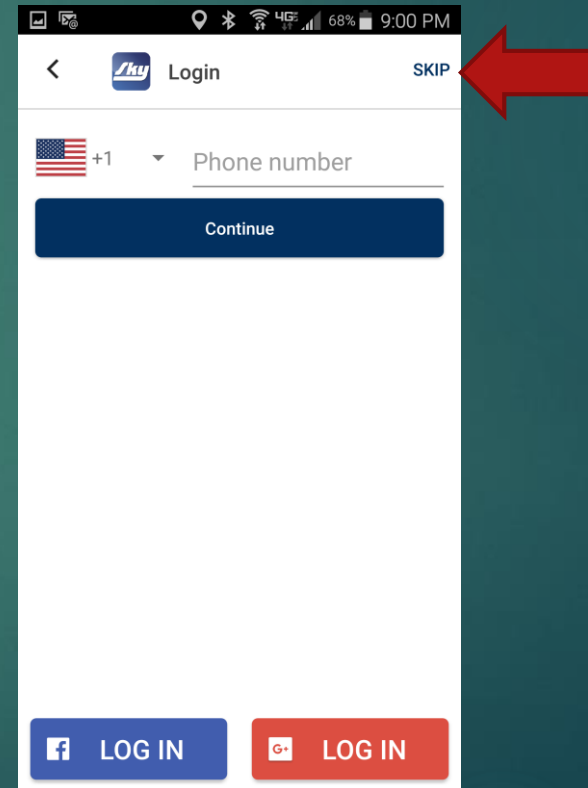

Skyline Android Tutorial

To begin, click on the icon

Select Profile

If you already have a Password
Click on the Login and enter your
Username and Password. For new
customers simply choose the Sign
Up tab

IF you already have a user name
and password then select the Skip
option

Enter your Username and Password. Then finalize by selecting the Sign In icon

If done correctly your username will be displayed here.