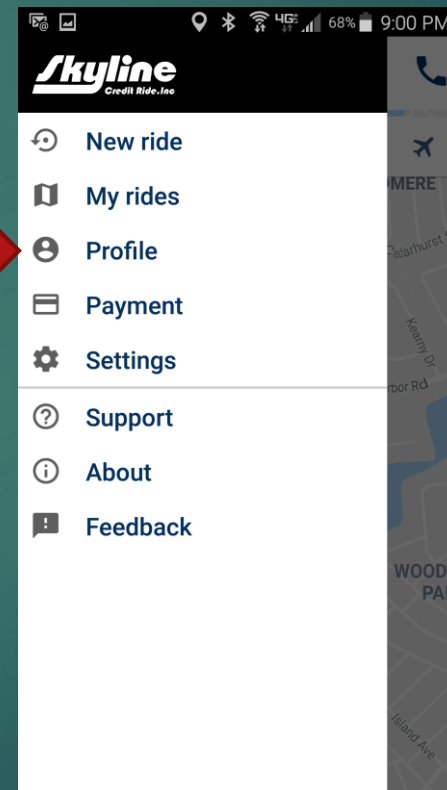

Skyline Android Tutorial

To begin, click on the icon

Select Profile

If you already have a Password
Click on the Login and enter your
Username and Password. For new
customers simply choose the Sign
Up tab

IF you already have a user name
and password then select the Skip
option

Enter your Username and Password. Then finalize by selecting the Sign In icon

If done correctly your username will be displayed here.

You are now all set up. Here are a few key features.
Thank you for choosing Skyline

Pick Up Location Screen.

Request a vehicle immediately
or set up a reservation for a
later date

Future Reservation

Additional job comments