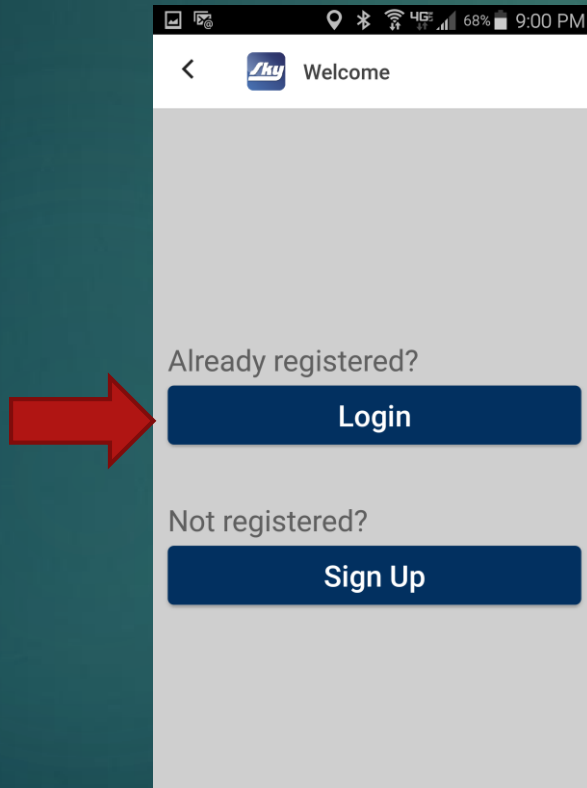

Skyline Android Tutorial

To begin, click on the icon

Select Profile

If you already have a Password
Click on the Login and enter your
Username and Password. For new
customers simply choose the Sign
Up tab

IF you already have a user name
and password then select the Skip
option

Enter your Username and Password. Then finalize by selecting the Sign In icon

If done correctly your username will be displayed here.