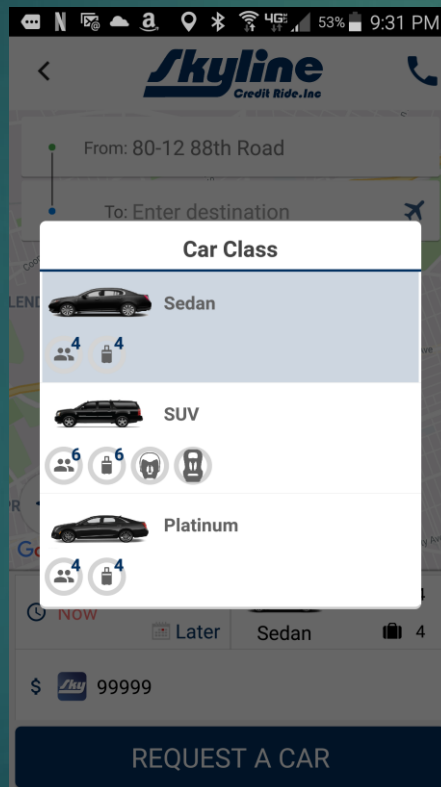

You are now all set up. Here are a few key features.
Thank you for choosing Skyline

Pick Up Location Screen.

Request a vehicle immediately
or set up a reservation for a
later date

Future Reservation

Additional job comments

Car Class option

Track your vehicle