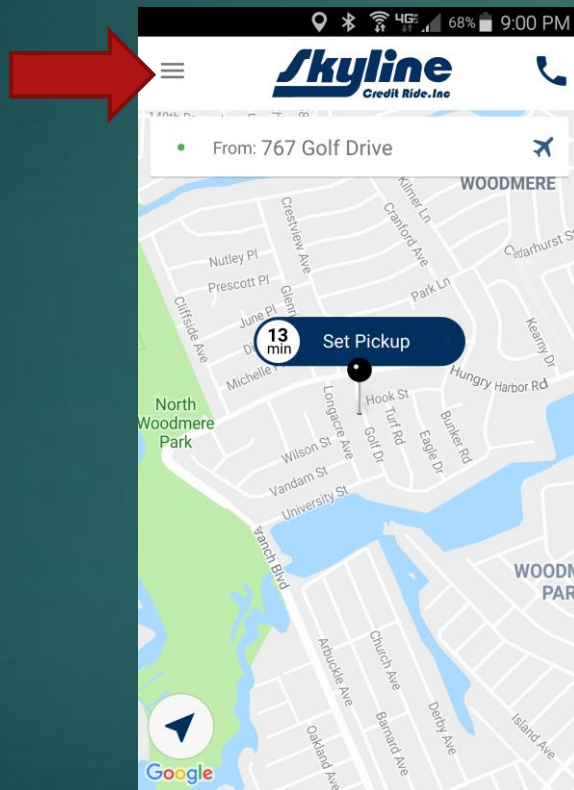

Skyline Android Tutorial

To begin, click on the icon

Select Profile

If you already have a Password
Click on the Login and enter your
Username and Password. For new
customers simply choose the Sign
Up tab

You are now all set up. Here are a few key features.
Thank you for choosing Skyline

Pick Up Location Screen.

Request a vehicle immediately
or set up a reservation for a
later date

Future Reservation

Additional job comments