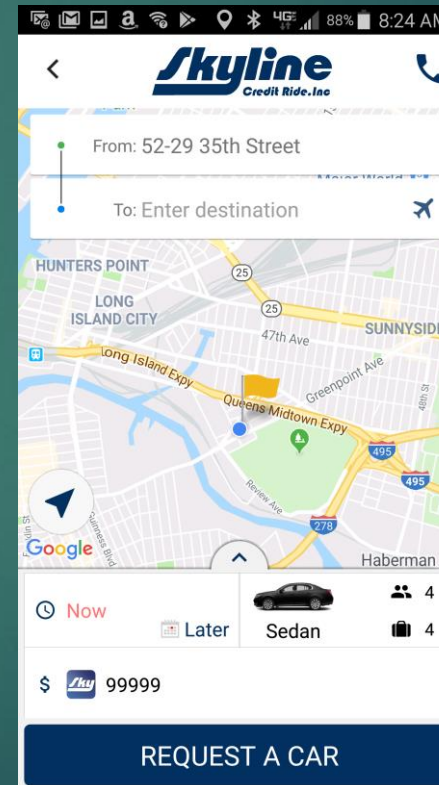

IF you already have a user name
and password then select the Skip
option

Enter your Username and Password. Then finalize by selecting the Sign In icon

If done correctly your username will be displayed here.

You are now all set up. Here are a few key features.
Thank you for choosing Skyline

Pick Up Location Screen.

Request a vehicle immediately
or set up a reservation for a
later date

Future Reservation

Additional job comments