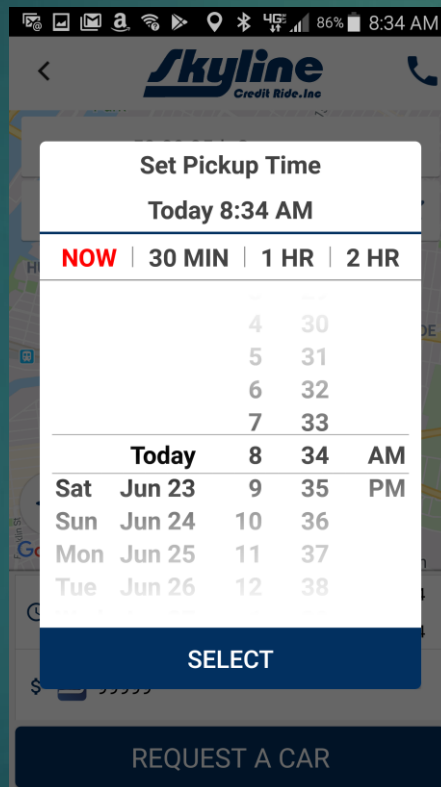

You are now all set up. Here are a few key features.
Thank you for choosing Skyline

Pick Up Location Screen.

Request a vehicle immediately
or set up a reservation for a
later date

Future Reservation

Additional job comments

Car Class option

Track your vehicle