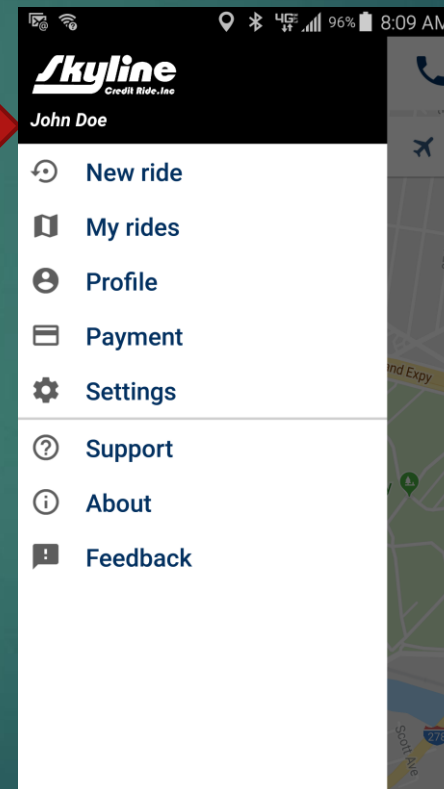

Skyline Android Tutorial

To begin, click on the icon

Select Profile

If you already have a Password
Click on the Login and enter your
Username and Password. For new
customers simply choose the Sign
Up tab

IF you already have a user name
and password then select the Skip
option

Enter your Username and Password. Then finalize by selecting the Sign In icon

If done correctly your username will be displayed here.

You are now all set up. Here are a few key features.
Thank you for choosing Skyline

Pick Up Location Screen.

Request a vehicle immediately
or set up a reservation for a
later date

Future Reservation

Additional job comments